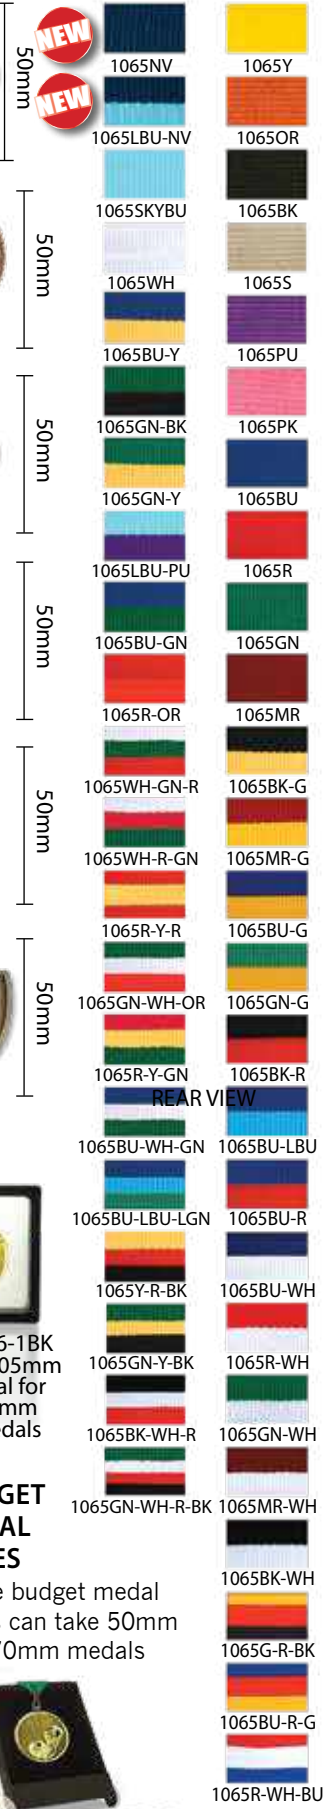

1075-17GVP 1075-17SVP 1075-17BR

1075-CROSS-GVP 1075-CROSS-SVP 1075-CROSS-BR

SCHOOLS - MEDALS

70MM SUPER HEAVY WEIGHT MEDALS

70MM REVERSIBLE MEDALS

66MM MEDALS

50MM RELIEF MEDALS

50MM BUDGET MEDALS, MEDAL CASES AND RIBBONS