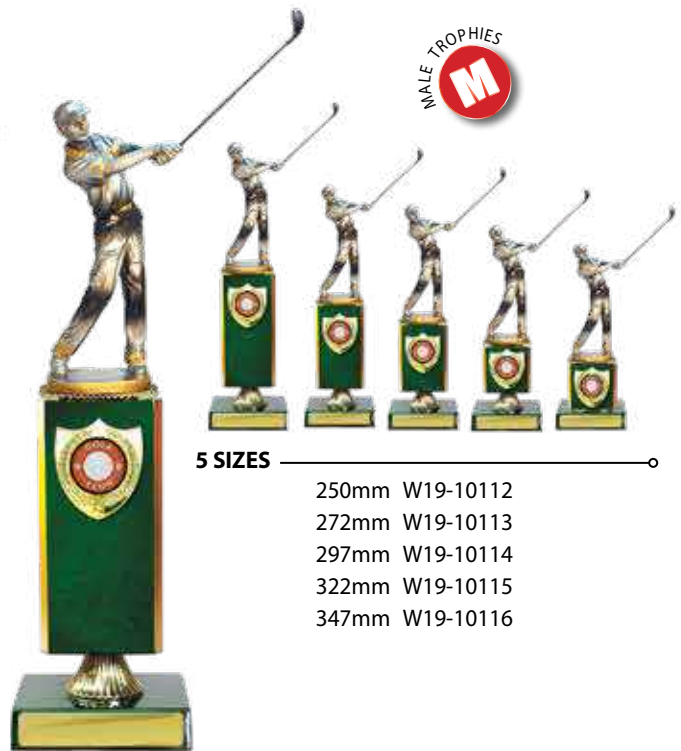

EZI REZ SERIES

3 SIZES ————
175mm 11A-FIN82G
200mm 11B-FIN82G
230mm 11C-FIN82G

FIN figurines are used on EziRez Backstands

3 SIZES ————
175mm 10A-FIN78G
200mm 10B-FIN78G
230mm 10C-FIN78G

4 SIZES ————
130mm 7A-FIN10HIO
150mm 7B-FIN10HIO
180mm 7C-FIN10HIO
210mm 7D-FIN10HIO

5 SIZES

- 250mm W19-10107
- 272mm W19-10108
- 297mm W19-10109
- 322mm W19-10110
- 347mm W19-10111

MALE TROPHIES
M

5 SIZES

- 250mm W19-10112
- 272mm W19-10113
- 297mm W19-10114
- 322mm W19-10115
- 347mm W19-10116